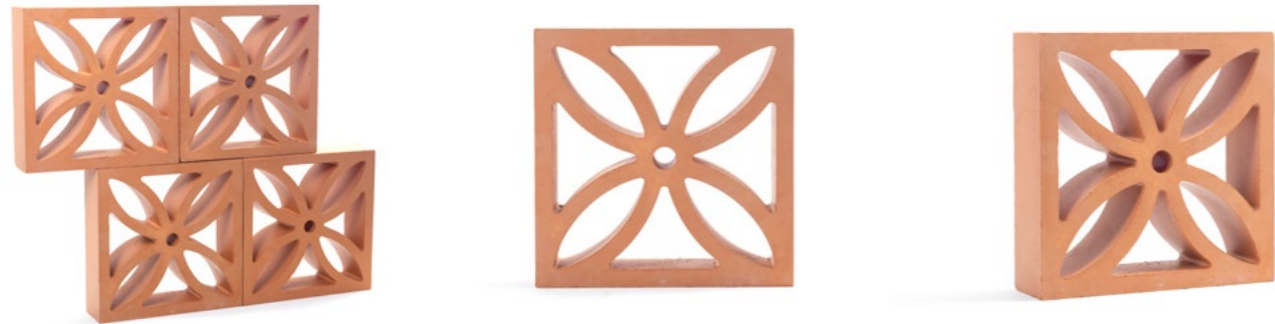

NEO
TERA
COTTA
SEPE
RA
TOR

N
O
CERAMICA

Neo Ceramica is a product of dedication, commitment and a different perspective, blending one's passion with the experience of many years of experience. The journey started in Bursa in 2013 with the aim of bringing a different breath to the ceramics sector has been a brand sought after in Turkey and the world.

TERACOTTA SEPERATOR TILES

NEO
TERA
COTTA
SEPE
RA
TOR

NILUFER

220x220x63

21 Pieces per 1 m²

Teracotta

NEO
TERA
COTTA
SEPE
RATOR

NO
CERAMICA

DELTA

220x220x63

21 Pieces per 1 m²

Teracotta

NEO
TERA
COTTA
SEPE
RATOR

LUME

220x220x63

21 Pieces per 1 m²

Teracotta

NEO
TERA
COTTA
SEPE
RATOR

PAYANDA

300x220x85

15 Pieces per 1 m²

Teracotta

NEO
TERRA
COTTA
SEPE
RATOR

RITIM