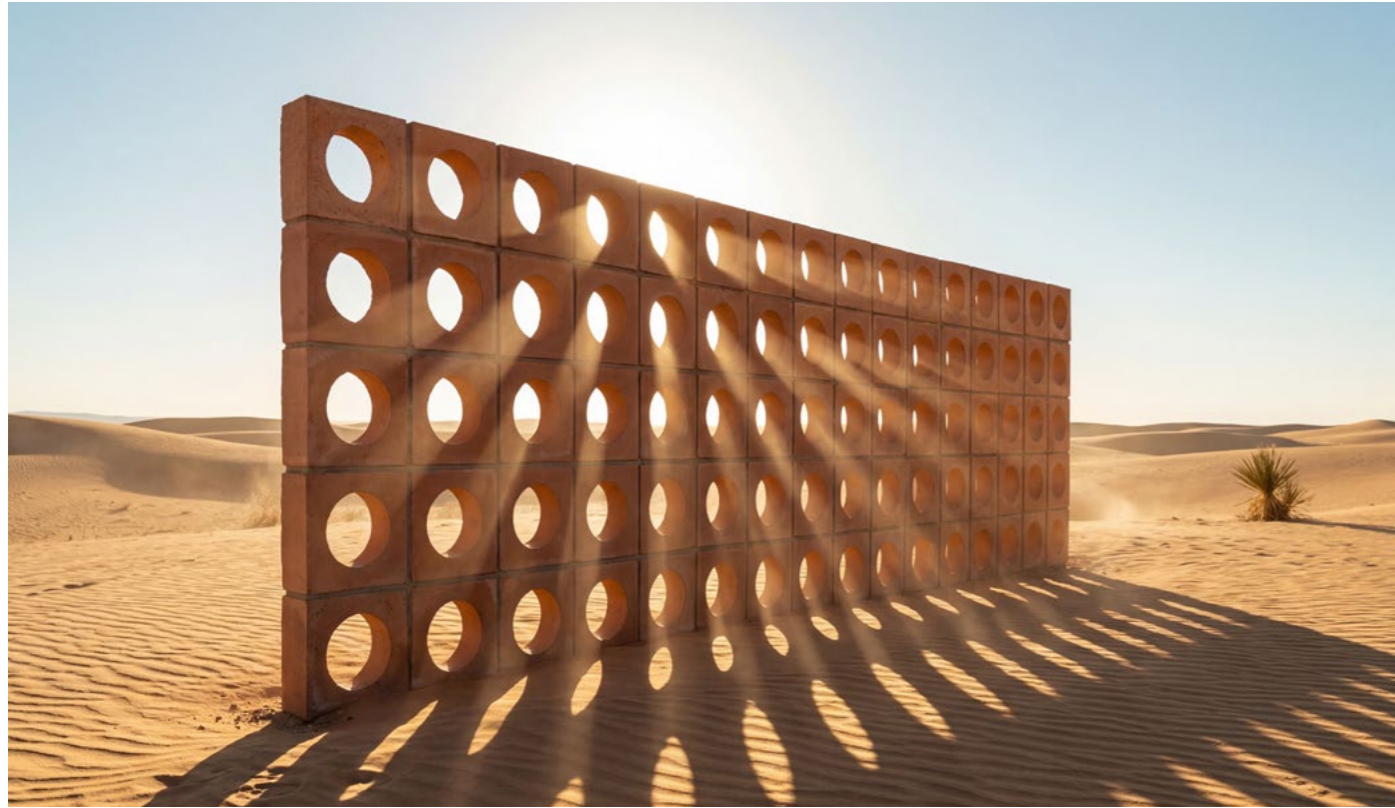

LUME

220x220x63

21 Pieces per 1 m²

Teracotta